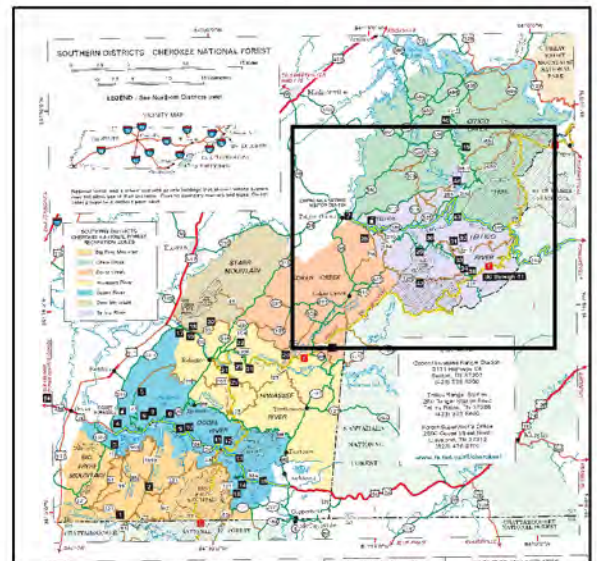

## Tellico River Recreation Zone

29	Bald River Falls	
30	Tellico River Corridor	
31	McNabb Creek	Reservations required
32	North River	
33	Sourwood	
34	Spivey Cove	
35	Pheasant Field & Fish Hatchery	
36	Birch Branch	
37	Davis Branch	
38	Holder Cove	
39	Big Oak Cove	
40	Rough Ridge	
41	State Line	
42	Holly Flats	
43	Cherochala Skyway	
44	Indian Boundary	

Vicinity Map for Recreation Zones  
Southern Districts, Cherokee National Forest